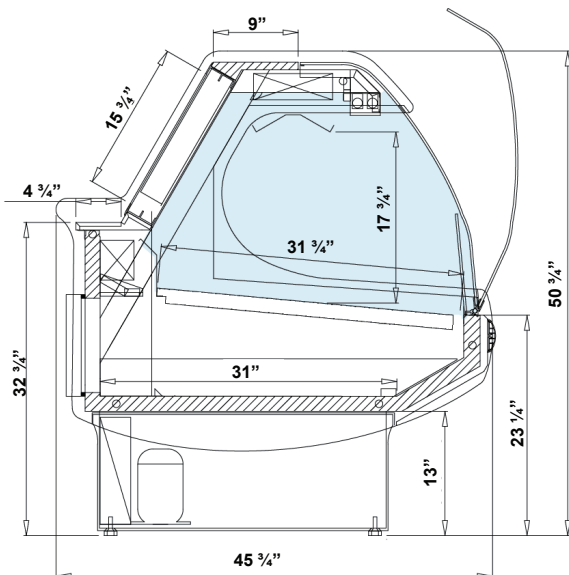

Technical Drawing

***All equipment are designed to operate in a controlled environment below 75°F (+24°C) temperature and HR 55% relative humidity.

Voltage

- RSCFID4,6 : 115V | 1ph | 60 Hz | 8A, max. fuse: 15A
- RSCFID8 : 115V | 1ph | 60 Hz | 15A, max. fuse: 20A

* Specifications are subject to change without notice.

**All measurements are approximates.