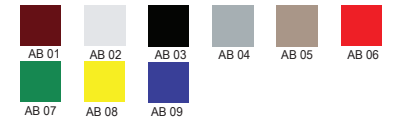

Options

- Remote compressor
- Possibility of multiplexing
- All stainless-steel base and front
- Mezzanine shelf with light
- Variety of finished colours

Metal element colours

Plastic side colours

Aluminum profile colours