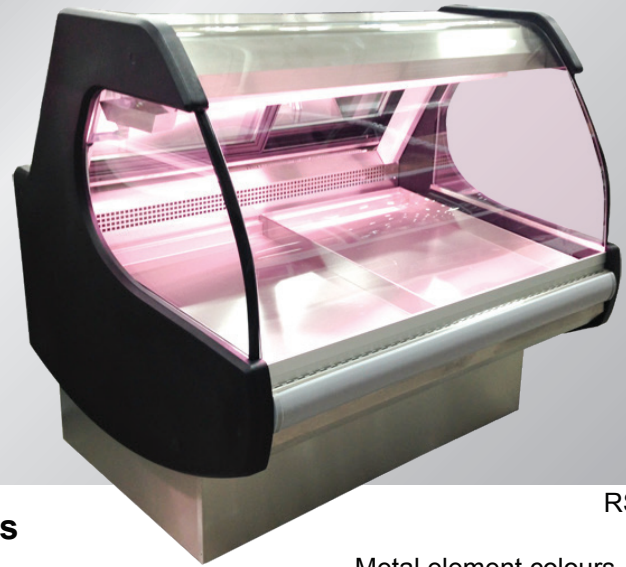

RSCFID

Curved Glass, Self Contained

REFRIGERATED FRESH FISH CASE W/ SLIDING BACK DOOR

RSCFID4

Standard Features

- Curved front glass
- Stainless-steel top counter
- Interior LED lighting
- ABS sides
- Front and base white finish
- Automatic defrost cycle
- Front glass defogging system (self-contained case only)
- Gravity cooling system
- Digital temperature display
- Automatic condensation disposal
- Front bumper - different colors available
- Additional refrigerated under-shelf storage cabinet

Options

- Remote compressor
- Possibility of multiplexing
- All stainless-steel base and front
- Mezzanine shelf with light
- Variety of finished colours

Metal element colours

Plastic side colours

Aluminum profile colours

Dimensions

Model	Dimension W x D x H	Weight (lbs / kg)
RSCFID4	52 1/2" x 45 3/4" x 50 3/4"	401 / 180
RSCFID6	76 1/2" x 45 3/4" x 50 3/4"	529 / 240
RSCFID8	100 3/4" x 45 3/4" x 50 3/4"	794 / 360

* Endless lineup, any length available