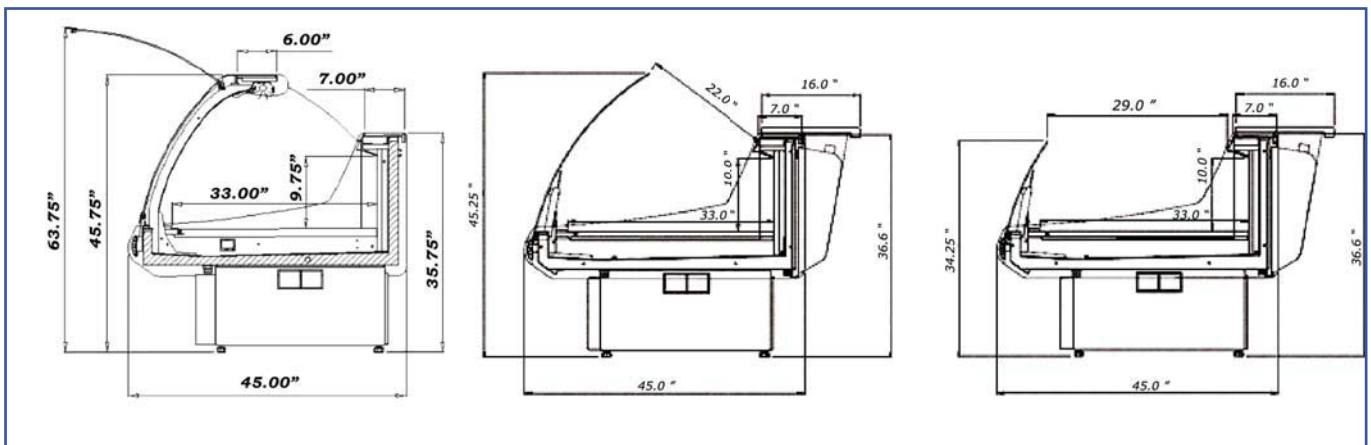

STANDARD:

- Curved glass front glass
- Remote compressor
- Forced air cooling
- Temperature range: 0 °C and up

OPTIONAL:

- Possibility of multiplexing
- Self contained case

MODEL	LENGTH	DEPTH	HEIGHT	VOLTAGE	WEIGHT
	In./cm	In./cm	In./cm		Lbs/Kg
GRDC_MA 4	53 / 135	45 / 114	45.75 / 116	115V 60Hz 1A	300 / 136
GRDC_MA 8	102 / 260	45 / 114	45.75 / 116	115V 60Hz 1A	580 / 263
GRDC_MB 4	53 / 135	45 / 114	42.25 / 107	115V 60Hz 1A	300 / 136
GRDC_MB 8	102 / 260	45 / 114	42.25 / 107	115V 60Hz 1A	580 / 263
GRDC_LM 4	53 / 135	45 / 114	34.25 / 87	115V 60Hz 1A	300 / 136
GRDC_LM 8	102 / 260	45 / 114	34.25 / 87	115V 60Hz 1A	580 / 263